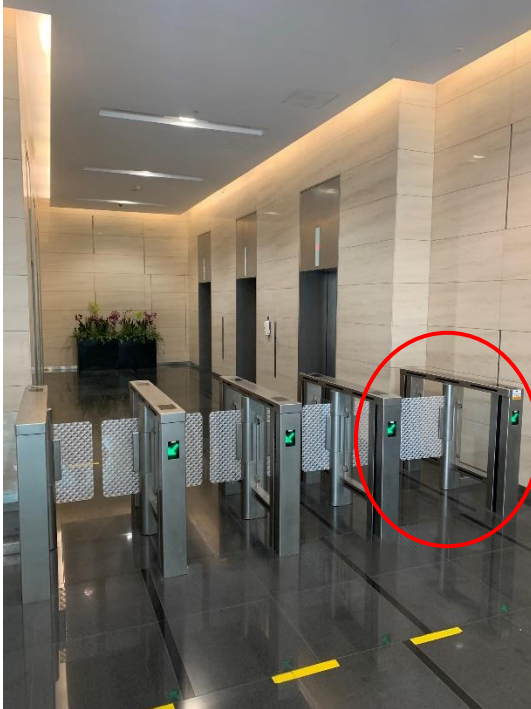

Direction from **Paya Lebar MRT station (EW8 / CC9)**
to MindEase's new office location in Paya Lebar Square (Office Building, Lobby 2)

Paya Lebar Square, #05-36 (Office Lobby 2), 60 Paya Lebar Road, Singapore 409051

1. Once come out from **Paya Lebar MRT**

2. Walk towards **Paya Lebar Square** to your **right**,
look for Pontian Wanton **orange signboard**

3. Keep walking further down few meters and
look for the **OFFICE LOBBY 2** entrance

4. Provide your **handphone number** to the
Receptionist to exchange for **Visitor QR code**

Paya Lebar Square, #05-36 (Office Lobby 2), 60 Paya Lebar Road, Singapore 409051

5. Once received the QR code in **SMS**, proceed to the Visitor Gantry (**right most**)

6. Scan the **QR code** that you had received in your handphone SMS, face **downward**

7. Take any of the lifts and proceed to **5/F**

8. Walk down the aisle and look for unit **#05-36** sign board. Please call/ message me directly at **+65 92396822** when arrive, so that I will open the glass door for you. Thank you! 😊